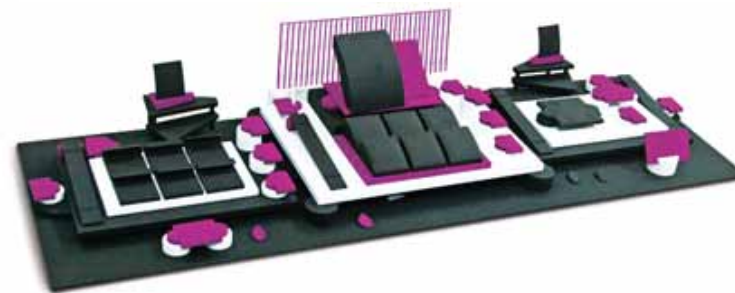

INCT - DP 630

INCOUNTER DISPLAY

We create looks for your incounter display by adapting new concepts as per brands, collections