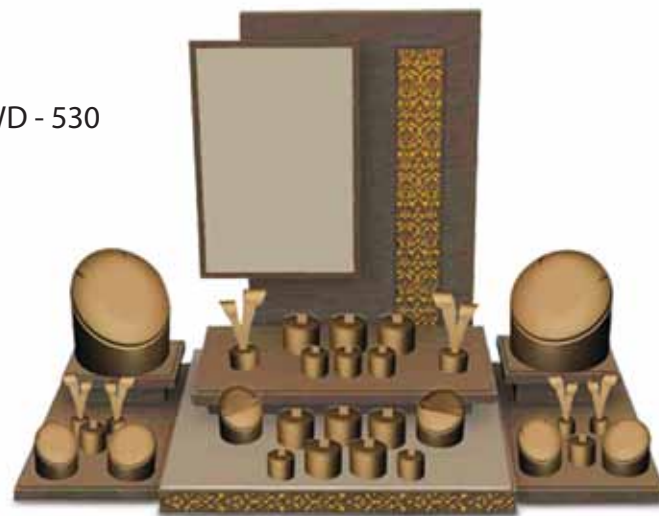

STACABLE TRAY PRESENTATION TRAY

Stacable & Presentation trays for backup
display & jewellery presentation

BKT - WATCH
25*30*7 cm

BKT - BANGLE
25*30*5 cm

BKT - SET
25*30*4.5 cm

BKT - PDNT
25*30*4.5 cm

BKT - EARRING
25*30*4.5 cm

BKT - RING
25*25*4.5 cm

PRESENTATION TRAY
25*38 cm

PRESENTATION TRAY
25*38 cm

WD - 510

WD - 520

WD - 530

WINDOW DISPLAY

We create looks for your window by adapting new concepts as per brands, collections