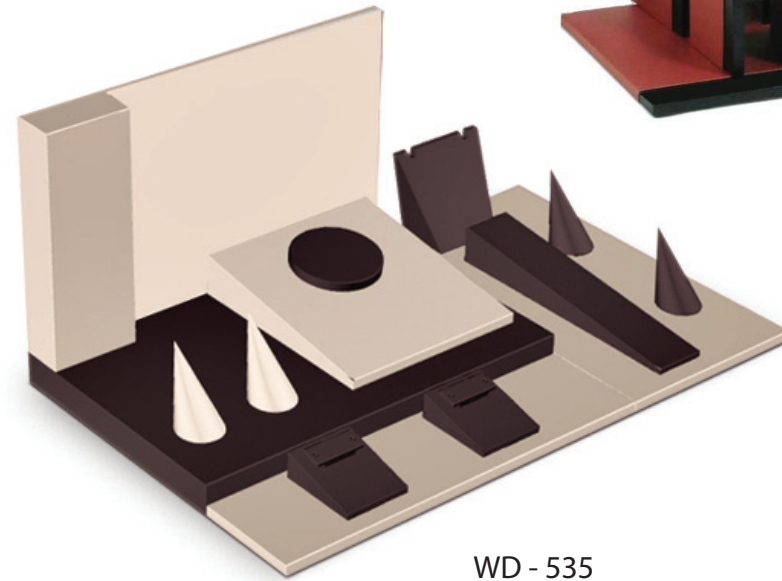

WINDOW DISPLAY

We create looks for your window by adapting new concepts as per brands, collections

WD - 545