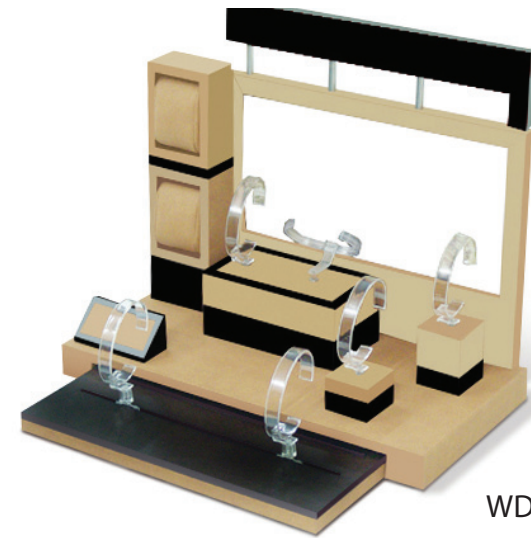

STACABLE TRAY PRESENTATION TRAY

Stacable & Presentation trays for backup
display & jewellery presentation

BKT - WATCH
25*30*7 cm

BKT - BANGLE
25*30*5 cm

BKT - SET
25*30*4.5 cm

BKT - PDNT
25*30*4.5 cm

BKT - EARRING
25*30*4.5 cm

WINDOW DISPLAY

We create looks for your window by adapting new concepts as per brands, collections

WD - 540

WD - 545

WD - 535

WD - 560

WD - 550

INCT - DP 610

SHELVES WALL
Medium Neck Bust

DICCO WALL
Small Neck Bust

SHELVES WINDOW
Large Neck Bust

We create looks for your Dicco wall & Shelves display

COLLECTION BOX
RING
22*33*4.5 cm

COLLECTION BOX
PENDANT
22*33*4.5 cm