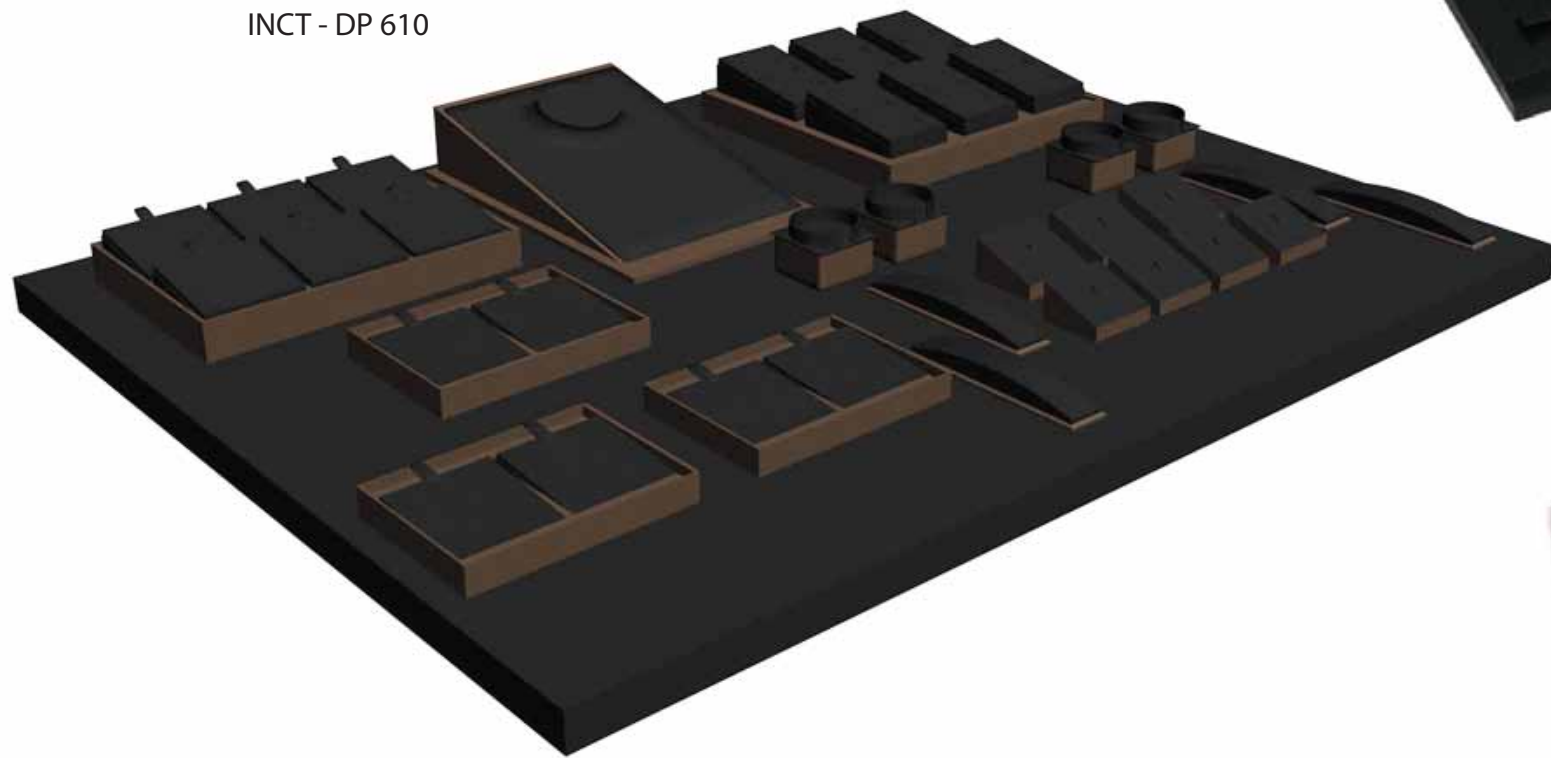

INCT - DP 620

INCT - DP 630

INCOUNTER DISPLAY

We create looks for your incounter display by adapting new concepts as per brands, collections

DICCO WALL & SHELVES DISPLAY

DICCO WALL
Large Neck Bust

DICCO WALL
Medium Neck Bust