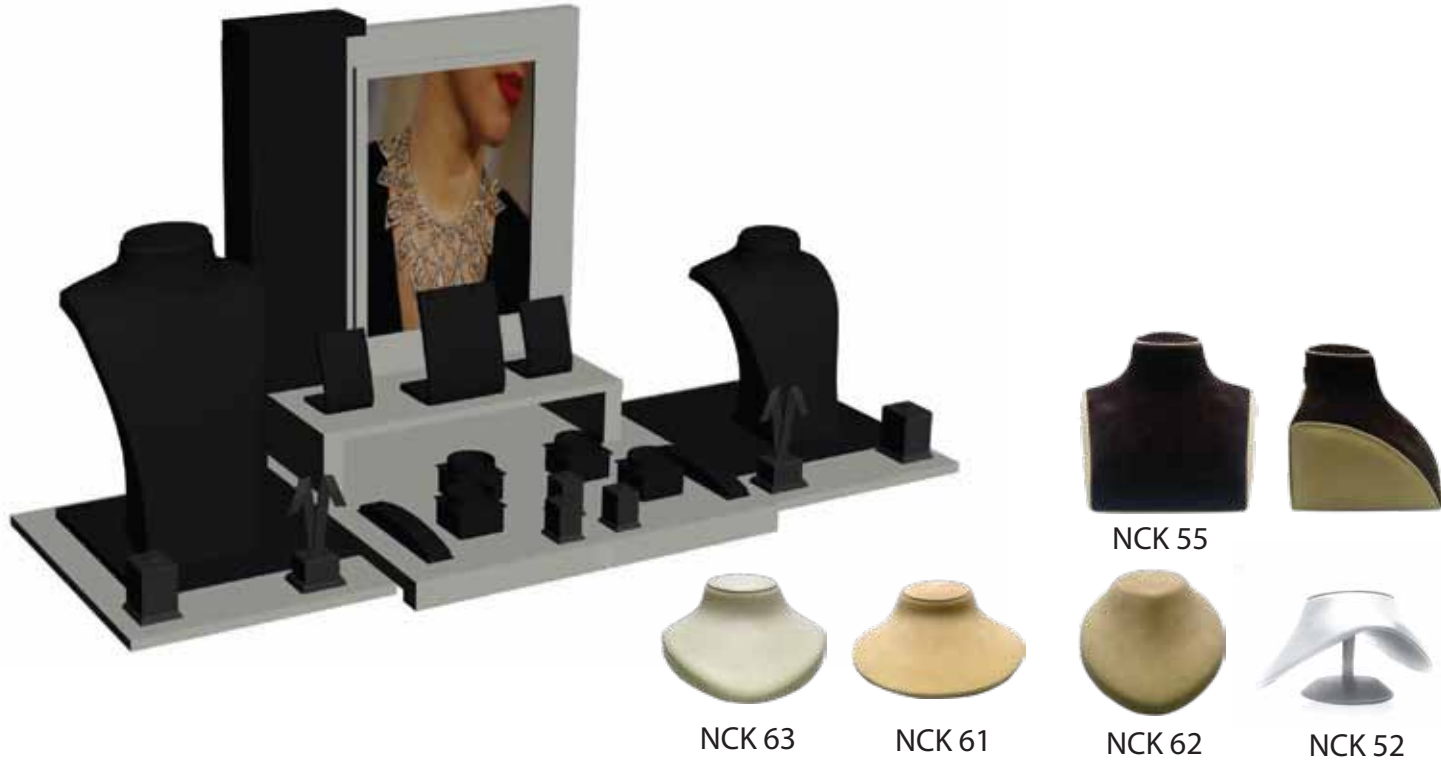

NCK 63

NCK 61

NCK 62

NCK 55